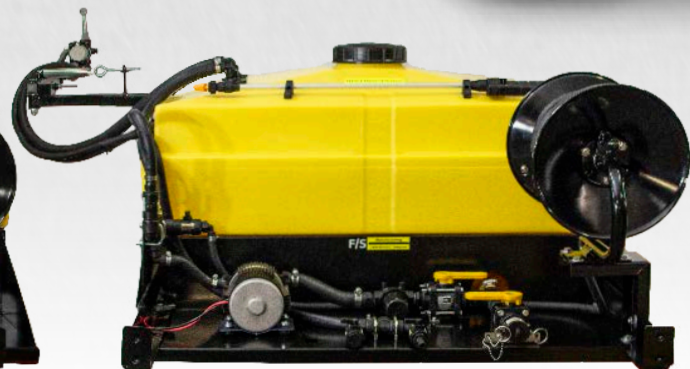

F/S Manufacturing
Quality Sprayers & Liquid Handling Equipment

UTV
SKID SPRAYERS

FEATURES:

- Adjustable Swing-Away Control Arm w/Master Shut-off, Pressure Regulator & Liquid-Filled Gauge
- Tru-Kleen Tank Empties to the Last Drop!
- Tank has molded Anti-Vortex Baffles & Anti-Vortex Plate
- Hose Reel & Spray Wand come Standard
- Top or Bottom Fill
- Remote Drain to keep your box free of chemical while your tank empties
- Plumbing to accommodate a boom or boomless spray system, or both
- Adjustable boom height
- High quality TeeJet & Banjo plumbing parts

POWERED by
HONDA

ATV50 **ATV100 (Shown)**

Capacity	50 Gal.	100 Gal.
W x L x H	38 x 42 x 23	47 ¾ x 49 x 26
Weight (Empty/Full)	175lbs / 574lbs.	182lbs. x 1,017lbs.
Controls	Manual TeeJet Shutoff & Regulating Valves	
Motor	4HP Honda GX120 Engine	
Pump	Ace Centrifugal Pump [57PSI-22.5GPM]	

ATV50EC **ATV100EC (Shown)**

Capacity	50 Gal.	100 Gal.
W x L x H	38 x 42 x 23	47 ¾ x 49 x 26
Weight (Empty/Full)	175lbs / 574lbs.	182lbs. x 1,017lbs.
Controls	1 Sect. Banjo Valve, Texas Industrial Controller	
Motor	4HP Honda GX120 Engine	
Pump	Ace Centrifugal Pump [57PSI-22.5GPM]	

ATV50EC-3KZ (Shown) **ATV100EC-3KZ**

Capacity	50 Gal.	100 Gal.
W x L x H	38 x 42 x 23	47 ¾ x 49 x 26
Weight (Empty/Full)	175lbs / 574lbs.	182lbs. x 1,017lbs.
Controls	3 Sect. KZ Valve, Elec. Control w/ 744A TeeJet Controller (SEE PAGE 98)	
Motor	4HP Honda GX120 Engine	
Pump	Ace Centrifugal Pump [57PSI-22.5GPM]	