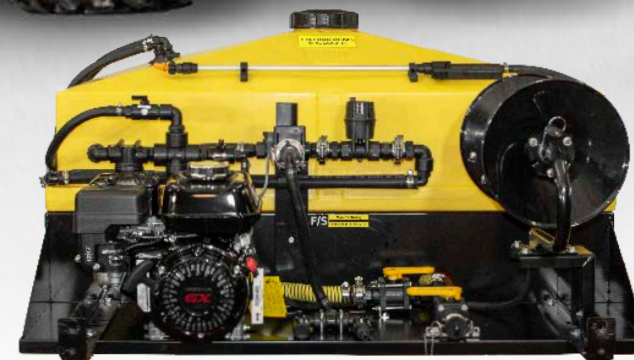

POWERED by
HONDA

ATV50 **ATV100 (Shown)**

Capacity	50 Gal.	100 Gal.
W x L x H	38 x 42 x 23	47 ¾ x 49 x 26
Weight (Empty/Full)	175lbs / 574lbs.	182lbs. x 1,017lbs.
Controls	Manual TeeJet Shutoff & Regulating Valves	
Motor	4HP Honda GX120 Engine	
Pump	Ace Centrifugal Pump [57PSI-22.5GPM]	

ATV50E (Shown) **ATV100E**

Capacity	50 Gal.	100 Gal.
W x L x H	38 x 42 x 23	47 ¾ x 49 x 26
Weight (Empty/Full)	134lbs / 551lbs.	163lbs. x 998lbs.
Controls	Manual TeeJet Shutoff & Regulating Valves	
Pump	12V Electric Pump [70 Max PSI-7GPM]	

ATV50EC **ATV100EC (Shown)**

Capacity	50 Gal.	100 Gal.
W x L x H	38 x 42 x 23	47 ¾ x 49 x 26
Weight (Empty/Full)	175lbs / 574lbs.	182lbs. x 1,017lbs.
Controls	1 Sect. Banjo Valve, Texas Industrial Controller	
Motor	4HP Honda GX120 Engine	
Pump	Ace Centrifugal Pump [57PSI-22.5GPM]	

ATV50EC-3KZ (Shown) **ATV100EC-3KZ**

Capacity	50 Gal.	100 Gal.
W x L x H	38 x 42 x 23	47 ¾ x 49 x 26
Weight (Empty/Full)	175lbs / 574lbs.	182lbs. x 1,017lbs.
Controls	3 Sect. KZ Valve, Elec. Control w/ 744A TeeJet Controller (SEE PAGE 98)	
Motor	4HP Honda GX120 Engine	
Pump	Ace Centrifugal Pump [57PSI-22.5GPM]	