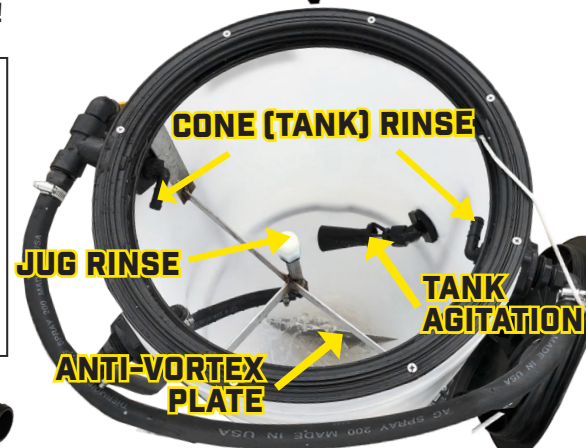

**TRU-KLEEN CHEMICAL
INDUCTOR TANKS
(WITH STAND)**

TRU-KLEEN CHEMICAL INDUCTORS

- 16" Vented Lid
- Stand is Drilled and Ready to be Bolted Down
- 2" Male Threaded Snout (No Bulk-Head Fittings)
- 1 Gallon Increments on 20 - 65 Gallon Tanks
- 2.5 Gallon Increments on 100 & 200 Gallon Tanks

*PLUMBING KITS AVAILABLE IF NEEDED (Not Included with Tank & Stand Combos)

Part#	Description
TKKIT-2	2" Inductor Plumbing Kit
TKKIT-3	3" Inductor Plumbing Kit

OPTIONAL ACCESSORIES:

Part#	Description
TKC20-30 TKC40-65	Tru-Kleen Cone Rinse System
TKJUG	Tru-Kleen Stainless Jug Rinse
TKV20	Anti-Vortex Plate for 20/30 Gal.
TKV40	Anti-Vortex Plate for 40/65 Gal.
TKV100	Anti-Vortex Plate for 100/200 Gal.
JET RINSE	Jet Rinse Container Rinsers
TKJUGCUT	Stainless Jug Cutter w/ Rinse Ball
TKTURBO	Tru-Kleen Tank Agitation

**CONE & JUG RINSE SYSTEMS FIT
ALL F/S INDUCTORS!**

TRU-KLEEN INDUCTOR PLUMBING KITS

- Ball Valve
- Nipple
- Tee
- Hose Barbs

JUG CUTTER

TRU-KLEEN CHEMICAL INJECTORS

- Injects Chemical into Pressure Line (Installed after Pump)
- Keeps Pump Free of Chemical
- Anti-Vortex Plate
- Mixes Dry Chemical
- **Tru-Kleen Cone Rinse System Standard in all Cones**
- **One Jug Rinse per Double & Triple Injector Systems**

* - Indicate 2 for 2" plumbing

* - Indicate 3 for 3" plumbing

SINGLE INJECTOR

Part#	Description	G
TKINJ20-* -TKC	20 Gal. Tru-Kleen Chemical Injector	
TKINJ30-* -TKC	30 Gal. Tru-Kleen Chemical Injector	
TKINJ40-* -TKC	40 Gal. Tru-Kleen Chemical Injector	
TKINJ65-* -TKC	65 Gal. Tru-Kleen Chemical Injector	
TKINJ100-* -TKC	100 Gal. Tru-Kleen Chemical Injector	