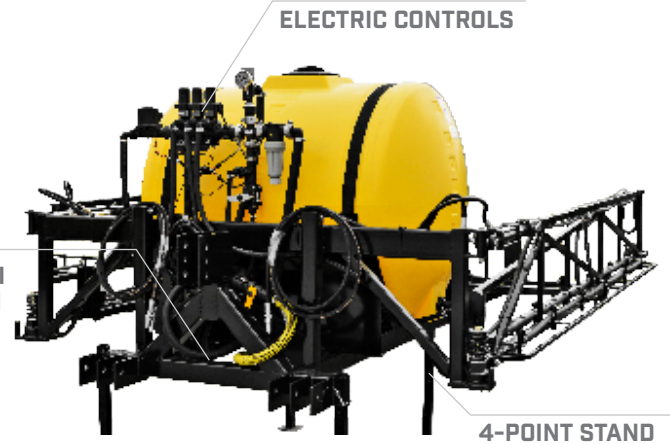

3-POINT SPRAYERS

HOMESTEAD-200-EC SHOWN WITH BOOM30 & TIP LIFT

MANUAL CONTROLS

ELECTRIC CONTROLS

CATEGORY I OR II HITCH

HOMESTEAD-50
(Boom22Flex)

HOMESTEAD-200-EC
(Boom45 w/Tip Lift)

Part#	Gallons	Description
HOMESTEAD-25	25	3 Pt Homestead Sprayer
HOMESTEAD-50	50	3 Pt Homestead Sprayer
HOMESTEAD-110	110	3 Pt Heavy Duty Sprayer
HOMESTEAD-150	150	3 Pt Heavy Duty Sprayer
HOMESTEAD-200	200	3 Pt Heavy Duty Sprayer

Part#	Gallons	Description
HOMESTEAD-50-EC	50	3Pt Sprayer
HOMESTEAD-110-EC	110	3Pt Heavy Duty Sprayer
HOMESTEAD-150-EC	150	3Pt Heavy Duty Sprayer
HOMESTEAD-200-EC	200	3Pt Heavy Duty Sprayer

3-POINT SPRAYERS

HOMESTEAD-25 SHOWN WITH BOOM12

OPTIONAL EQUIPMENT

COMPATIBILITY	PART#	DESCRIPTION
HOMESTEAD-25 HOMESTEAD-50	BOOM12-3	12 Ft. Spray Pattern (20 In. Spacing)
	BOOM18-3	18 Ft. Spray Pattern (20 In. Spacing)
	BOOM18FLEX-3	18 Ft. Spray Pattern (20 In. Spacing)
	BOOM22FLEX-3	22 Ft. Spray Pattern (20 In. Spacing)
HOMESTEAD-110 HOMESTEAD-150 HOMESTEAD-200	BOOM20	20 Ft. Spray Pattern (20 In. Spacing)
	BOOM30	30 Ft. Spray Pattern (20 In. Spacing)
	BOOM45	45 Ft. Spray Pattern (20 In. Spacing)
	BOOM60	60 Ft. Spray Pattern (20 In. Spacing)
	HOMESTEAD-TL	Hydraulic Tip Lift (20', 30', 45', or 60' Boom)
AVAILABLE ON ALL HOMESTEAD SPRAYERS	SS PUMP	Stainless Steel Pump Upgrade
	HOMESTEAD-HP	Hydraulic Pump Upgrade
	HOMESTEAD FM6	Foam Marker 6 Upgrade with Bracket
	HOMESTEAD FM14	Foam Marker 14 Upgrade with Bracket
	HOMESTEAD FM25	Foam Marker 25 Upgrade with Bracket
	BOOMLESS BOOMINATOR*	Boomless Kit with SS Boominator Nozzles
	BOOMLESSBOOMJET*	Boomless Kit with Boomjet Nozzle
	HOMESTEAD SPRAY GUN UPGRADE *AA43L-AL10	TeeJet 22" Aluminum Spray Gun with Brass Swivel