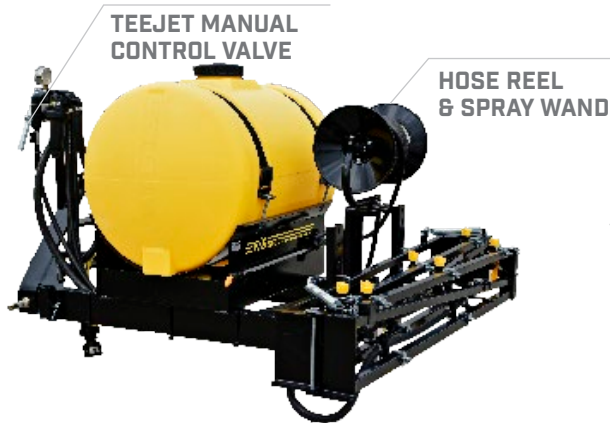

3-POINT SPRAYERS

HOMESTEAD-200-EC SHOWN WITH BOOM30 & TIP LIFT

MANUAL CONTROLS

ELECTRIC CONTROLS

CATEGORY I OR II HITCH

HOMESTEAD-50
(Boom22Flex)

HOMESTEAD-200-EC
(Boom45 w/Tip Lift)

Part#	Gallons	Description
HOMESTEAD-25	25	3 Pt Homestead Sprayer
HOMESTEAD-50	50	3 Pt Homestead Sprayer
HOMESTEAD-110	110	3 Pt Heavy Duty Sprayer
HOMESTEAD-150	150	3 Pt Heavy Duty Sprayer
HOMESTEAD-200	200	3 Pt Heavy Duty Sprayer

Part#	Gallons	Description
HOMESTEAD-50-EC	50	3Pt Sprayer
HOMESTEAD-110-EC	110	3Pt Heavy Duty Sprayer
HOMESTEAD-150-EC	150	3Pt Heavy Duty Sprayer
HOMESTEAD-200-EC	200	3Pt Heavy Duty Sprayer

3-POINT SPRAYERS

HOMESTEAD-25 SHOWN WITH BOOM12

OPTIONAL EQUIPMENT

COMPATIBILITY	PART#	DESCRIPTION
HOMESTEAD-25 HOMESTEAD-50	BOOM12-3	12 Ft. Spray Pattern (20 In. Spacing)
	BOOM18-3	18 Ft. Spray Pattern (20 In. Spacing)
	BOOM18FLEX-3	18 Ft. Spray Pattern (20 In. Spacing)
	BOOM22FLEX-3	22 Ft. Spray Pattern (20 In. Spacing)
HOMESTEAD-110 HOMESTEAD-150 HOMESTEAD-200	BOOM20	20 Ft. Spray Pattern (20 In. Spacing)
	BOOM30	30 Ft. Spray Pattern (20 In. Spacing)
	BOOM45	45 Ft. Spray Pattern (20 In. Spacing)
	BOOM60	60 Ft. Spray Pattern (20 In. Spacing)
	HOMESTEAD-TL	Hydraulic Tip Lift (20', 30', 45', or 60' Boom)
AVAILABLE ON ALL HOMESTEAD SPRAYERS	SS PUMP	Stainless Steel Pump Upgrade
	HOMESTEAD-HP	Hydraulic Pump Upgrade
	HOMESTEAD FM6	Foam Marker 6 Upgrade with Bracket
	HOMESTEAD FM14	Foam Marker 14 Upgrade with Bracket
	HOMESTEAD FM25	Foam Marker 25 Upgrade with Bracket
	BOOMLESS BOOMINATOR*	Boomless Kit with SS Boominator Nozzles
	BOOMLESSBOOMJET*	Boomless Kit with Boomjet Nozzle
	HOMESTEAD SPRAY GUN UPGRADE *AA43L-AL10	TeeJet 22" Aluminum Spray Gun with Brass Swivel