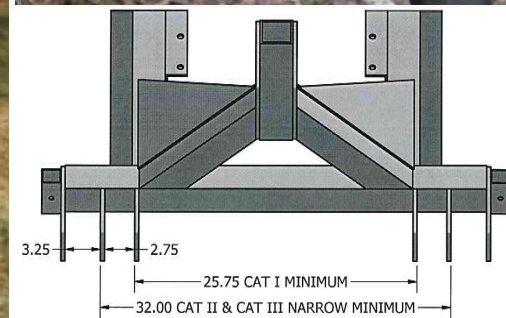

3-POINT SPRAYERS

HOMESTEAD-200-EC SHOWN WITH BOOM30 & TIP LIFT

MANUAL CONTROLS

ELECTRIC CONTROLS

CATEGORY I OR II HITCH

HOMESTEAD-50
(Boom22Flex)

HOMESTEAD-200-EC
(Boom45 w/Tip Lift)

Part#	Gallons	Description
HOMESTEAD-25	25	3 Pt Homestead Sprayer
HOMESTEAD-50	50	3 Pt Homestead Sprayer
HOMESTEAD-110	110	3 Pt Heavy Duty Sprayer
HOMESTEAD-150	150	3 Pt Heavy Duty Sprayer
HOMESTEAD-200	200	3 Pt Heavy Duty Sprayer

Part#	Gallons	Description
HOMESTEAD-50-EC	50	3Pt Sprayer
HOMESTEAD-110-EC	110	3Pt Heavy Duty Sprayer
HOMESTEAD-150-EC	150	3Pt Heavy Duty Sprayer
HOMESTEAD-200-EC	200	3Pt Heavy Duty Sprayer

3-POINT SPRAYERS

HOMESTEAD-25 SHOWN WITH BOOM12

OPTIONAL EQUIPMENT

COMPATIBILITY	PART#	DESCRIPTION
HOMESTEAD-25 HOMESTEAD-50	BOOM12-3	12 Ft. Spray Pattern (20 In. Spacing)
	BOOM18-3	18 Ft. Spray Pattern (20 In. Spacing)
	BOOM18FLEX-3	18 Ft. Spray Pattern (20 In. Spacing)
	BOOM22FLEX-3	22 Ft. Spray Pattern (20 In. Spacing)
HOMESTEAD-110 HOMESTEAD-150 HOMESTEAD-200	BOOM20	20 Ft. Spray Pattern (20 In. Spacing)
	BOOM30	30 Ft. Spray Pattern (20 In. Spacing)
	BOOM45	45 Ft. Spray Pattern (20 In. Spacing)
	BOOM60	60 Ft. Spray Pattern (20 In. Spacing)
	HOMESTEAD-TL	Hydraulic Tip Lift (20', 30', 45', or 60' Boom)
AVAILABLE ON ALL HOMESTEAD SPRAYERS	SS PUMP	Stainless Steel Pump Upgrade
	HOMESTEAD-HP	Hydraulic Pump Upgrade
	HOMESTEAD FM6	Foam Marker 6 Upgrade with Bracket
	HOMESTEAD FM14	Foam Marker 14 Upgrade with Bracket
	HOMESTEAD FM25	Foam Marker 25 Upgrade with Bracket
	BOOMLESS BOOMINATOR*	Boomless Kit with SS Boominator Nozzles
	BOOMLESSBOOMJET*	Boomless Kit with Boomjet Nozzle
	HOMESTEAD SPRAY GUN UPGRADE *AA43L-AL10	TeeJet 22" Aluminum Spray Gun with Brass Swivel