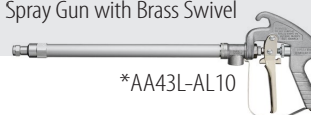

OPTIONAL EQUIPMENT

COMPATIBILITY	PART#	DESCRIPTION
HOMESTEAD-25 HOMESTEAD-50	BOOM12-3	12 Ft. Spray Pattern (20 In. Spacing)
	BOOM18-3	18 Ft. Spray Pattern (20 In. Spacing)
	BOOM18FLEX-3	18 Ft. Spray Pattern (20 In. Spacing)
	BOOM22FLEX-3	22 Ft. Spray Pattern (20 In. Spacing)
HOMESTEAD-110 HOMESTEAD-150 HOMESTEAD-200	BOOM20	20 Ft. Spray Pattern (20 In. Spacing)
	BOOM30	30 Ft. Spray Pattern (20 In. Spacing)
	BOOM45	45 Ft. Spray Pattern (20 In. Spacing)
	BOOM60	60 Ft. Spray Pattern (20 In. Spacing)
	HOMESTEAD-TL	Hydraulic Tip Lift (20', 30', 45', or 60' Boom)
AVAILABLE ON ALL HOMESTEAD SPRAYERS	SS PUMP	Stainless Steel Pump Upgrade
	HOMESTEAD-HP	Hydraulic Pump Upgrade
	HOMESTEAD FM6	Foam Marker 6 Upgrade with Bracket
	HOMESTEAD FM14	Foam Marker 14 Upgrade with Bracket
	HOMESTEAD FM25	Foam Marker 25 Upgrade with Bracket
	BOOMLESS BOOMINATOR*	Boomless Kit with SS Boominator Nozzles
	BOOMLESSBOOMJET*	Boomless Kit with Boomjet Nozzle
	HOMESTEAD SPRAY GUN UPGRADE *AA43L-AL10	TeeJet 22" Aluminum Spray Gun with Brass Swivel

*Multiple Nozzle Sizes & Spray Patterns Available

*AA43L-AL10