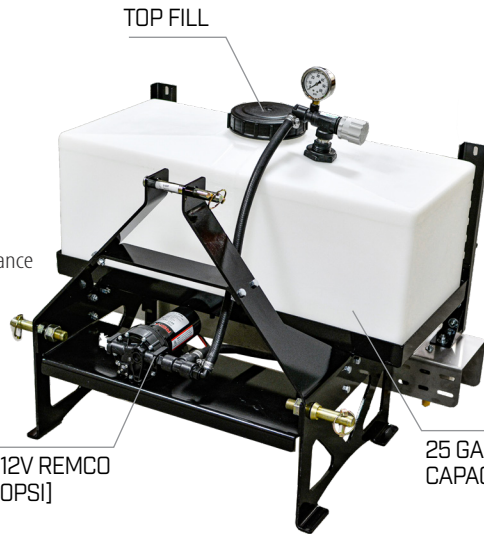

25 GALLON TANK CAPACITY

DE-ICE SYSTEMS 3-POINT

- Category I 3-Point Hitch
- 4 Point Stand (50 Gallon Only)
- Pressure Regulating Relief Valve
- Winter proof Buna Seals for added CF7 & Brine resistance

5.3 GPM 12V REMCO PUMP [60PSI]