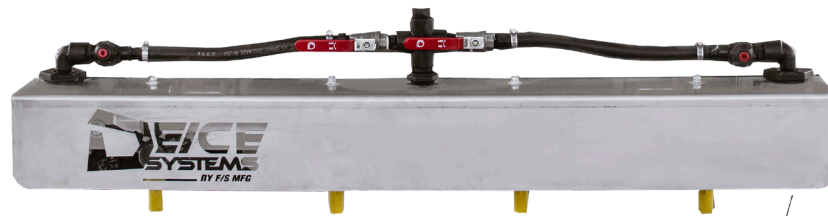

DE-ICE SYSTEMS PUSH-TYPE

- 5 Gallon Tru-Kleen Tank
- Automatic Battery Trickle Charger
- Mighty Max Deepcycle 12V Battery
- 5 Hours of Continuous use Battery Life

SPECIFICATIONS	FSDEICE-PUSH-5
Capacity	5 Gallons
Fill Type	Top
Spray Coverage	4'
Nozzles	(2) 1/4" TTJ02-VS TeeJet
Spacing	20"
Application Rate	.4 GPM
Pump	1.2 GPM Delavan

**ELECTRIC START
OPTIONS AVAILABLE**

BOOM OPTIONS

SPECIFICATIONS	FSDEICE-BOOM-8
Total Nozzles	8
Spacing	12"
Width	6'
Spray Coverage	8'

FORKLIFT POCKETS
[FOR EASY LIFTING]

FSDEICE-300
GALLON SHOWN
*Boom Sold Separately

BOOM OPTIONS

DE-ICE SYSTEMS

BOOM OPTIONS

- TeeJet 7 Stream nozzles & Turfjet tips included on all models
- Hypro 3-Way Nozzle Bodies at 10" Spacing
- Stainless Steel hood for nozzle protection

STANDARD COVERAGE

4' Spray Coverage

Part#	Description
FSDEICE-BOOM-4	4' Wet Boom

EXTENDED COVERAGE

Boominator Nozzles add 5' of coverage on each side for a max coverage of 14'

Part#	Description
FSDEICE-BOOM-4-3	4' Wet Boom w/Boominator Nozzles & Plumbing for 3 Section Manual Control
FSDEICE-BOOM-4-3-EC	4' Wet Boom w/Boominator Nozzles & Plumbing for 3 Section Electric Control