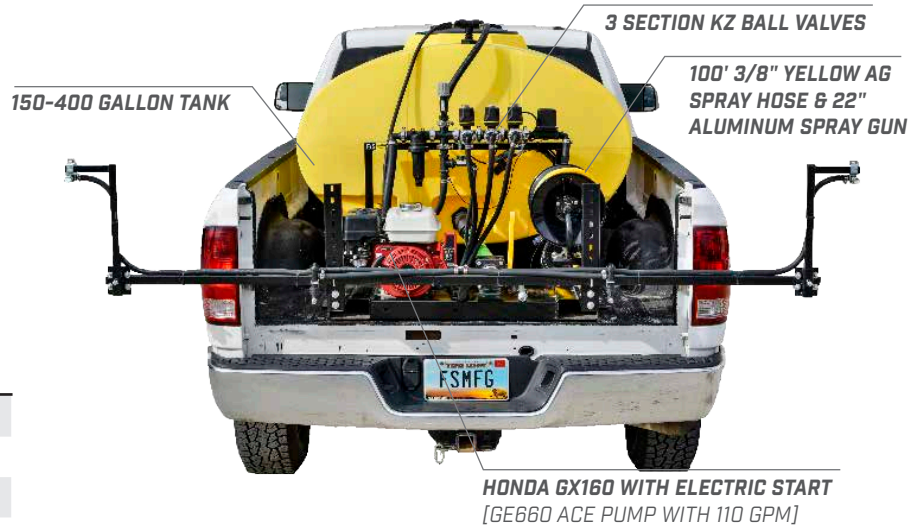

TRUCK-MOUNT SPRAYERS

TRUCK-MOUNT SKID SPRAYER

- 744 TeeJet Electric Controller
- Spray Pattern up to 42'
- 3 Section KZ Ball Valves
- Honda GX160 with Electric Start
- GE660 Ace Pump with 110 GPM & 95 PSI
- Adjustable Boom Height
- 100' 3/8" Yellow Ag Spray Hose and 22" Aluminum Spray Gun

PART#	TANK SIZE
FS TRUCK SKID SPRAYER 300	300
FS TRUCK SKID SPRAYER 400	400
FS TRUCK SKID SPRAYER 500	500

ACCESSORIES:

PART#
FS TRUCK SKID BOOMLESSBOOMINATOR*-3

*Multiple Sizes Available

F/S LAWN SPRAYER

- High Pressure Diaphragm Pump
- Honda GX160 Engine
- Electric Hose Reel
- Optional Bottom Fill
- Jet Tank Agitation
- Lesco Chemlawn Spray Gun

Part#	Description
FSLAWN-400-N	400 Gallon Lawn Sprayer
FSLAWN-500-N	500 Gallon Lawn Sprayer

MULTIPLE TANK SIZES AVAILABLE

**LOOKING FOR SPRAY GUNS?
SEE PAGE 93**