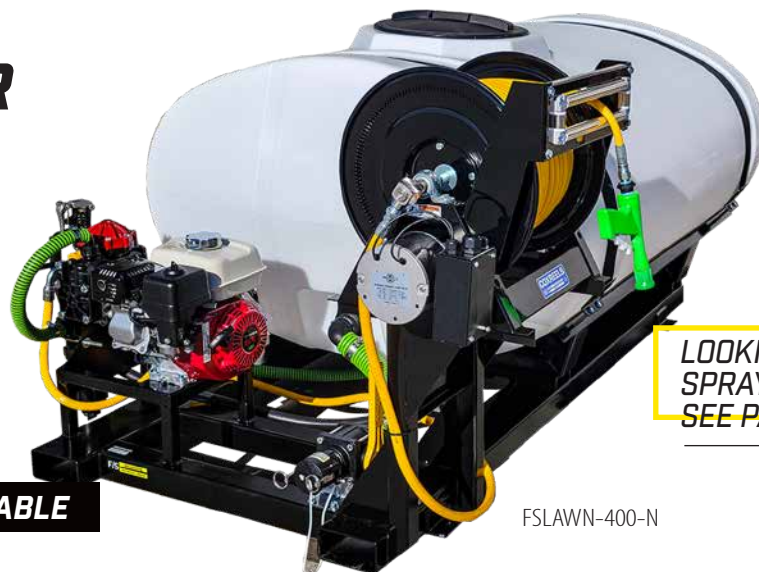

TRUCK-MOUNT SPRAYERS

TRUCK-MOUNT SKID SPRAYER

- 744 TeeJet Electric Controller
- Spray Pattern up to 42'
- 3 Section KZ Ball Valves
- Honda GX160 with Electric Start
- GE660 Ace Pump with 110 GPM & 95 PSI
- Adjustable Boom Height
- 100' 3/8" Yellow Ag Spray Hose and 22" Aluminum Spray Gun

PART#	TANK SIZE
FS TRUCK SKID SPRAYER 300	300
FS TRUCK SKID SPRAYER 400	400
FS TRUCK SKID SPRAYER 500	500

ACCESSORIES:

PART#
FS TRUCK SKID BOOMLESSBOOMINATOR*-3

*Multiple Sizes Available

F/S LAWN SPRAYER

- High Pressure Diaphragm Pump
- Honda GX160 Engine
- Electric Hose Reel
- Optional Bottom Fill
- Jet Tank Agitation
- Lesco Chemlawn Spray Gun

Part#	Description
FSLAWN-400-N	400 Gallon Lawn Sprayer
FSLAWN-500-N	500 Gallon Lawn Sprayer

MULTIPLE TANK SIZES AVAILABLE

**LOOKING FOR SPRAY GUNS?
SEE PAGE 93**